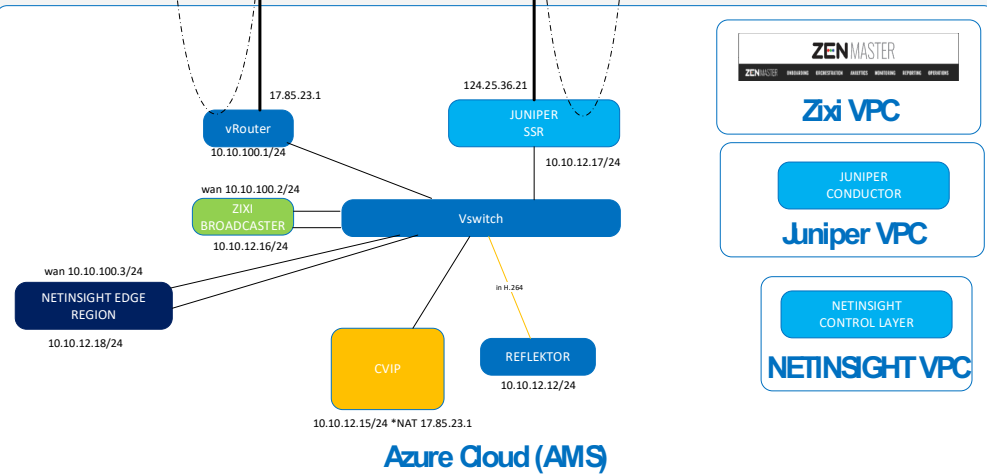

OBJECTIVES (2/2)

Broadcasters' Requirements

- Networking
- Cloud architectures
- Resources dimensioning

IBC Accelerator Stand / online

SHOW AREA (WiFi)

On prem

Azure Stack Edge

DEMO SETUP -
ED

Internet

ZENMASTER
ZENI... ZENI... ZENI... ZENI... ZENI... ZENI... ZENI... ZENI... ZENI... ZENI...

Zixi VPC

JUNIPER CONDUCTOR

Juniper VPC

NETINSIGHT CONTROL LAYER

NETINSIGHT VPC

Azure Cloud (AMS)