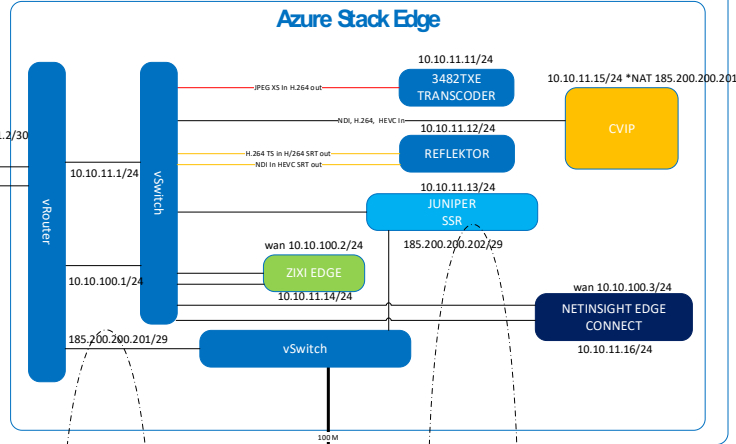

OBJECTIVES (2/2)

Broadcasters' Requirements

- Networking
- Cloud architectures
- Resources dimensioning

IBC Accelerator Stand / online

SHOW AREA (WiFi)

On prem

Azure Stack Edge

DEMO SETUP -
ED

Internet

ZENMASTER
ZENI... ZENI... ZENI... ZENI... ZENI... ZENI... ZENI... ZENI... ZENI... ZENI...

Zixi VPC

JUNIPER CONDUCTOR

Juniper VPC

NETINSIGHT CONTROL LAYER

NETINSIGHT VPC

Azure Cloud (AMS)