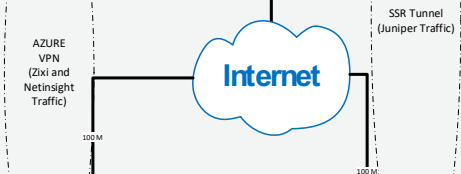

OBJECTIVES (2/2)

Broadcasters' Requirements

- Networking
- Cloud architectures
- Resources dimensioning

IBC Accelerator Stand / online

SHOW AREA (WiFi)

On prem

Azure Stack Edge

DEMO SETUP -
ED

Internet

ZENMASTER
ZENI... ZENI... ZENI... ZENI... ZENI... ZENI... ZENI... ZENI... ZENI... ZENI...

Zixi VPC

JUNIPER CONDUCTOR

Juniper VPC

NETINSIGHT CONTROL LAYER

NETINSIGHT VPC

Azure Cloud (AMS)