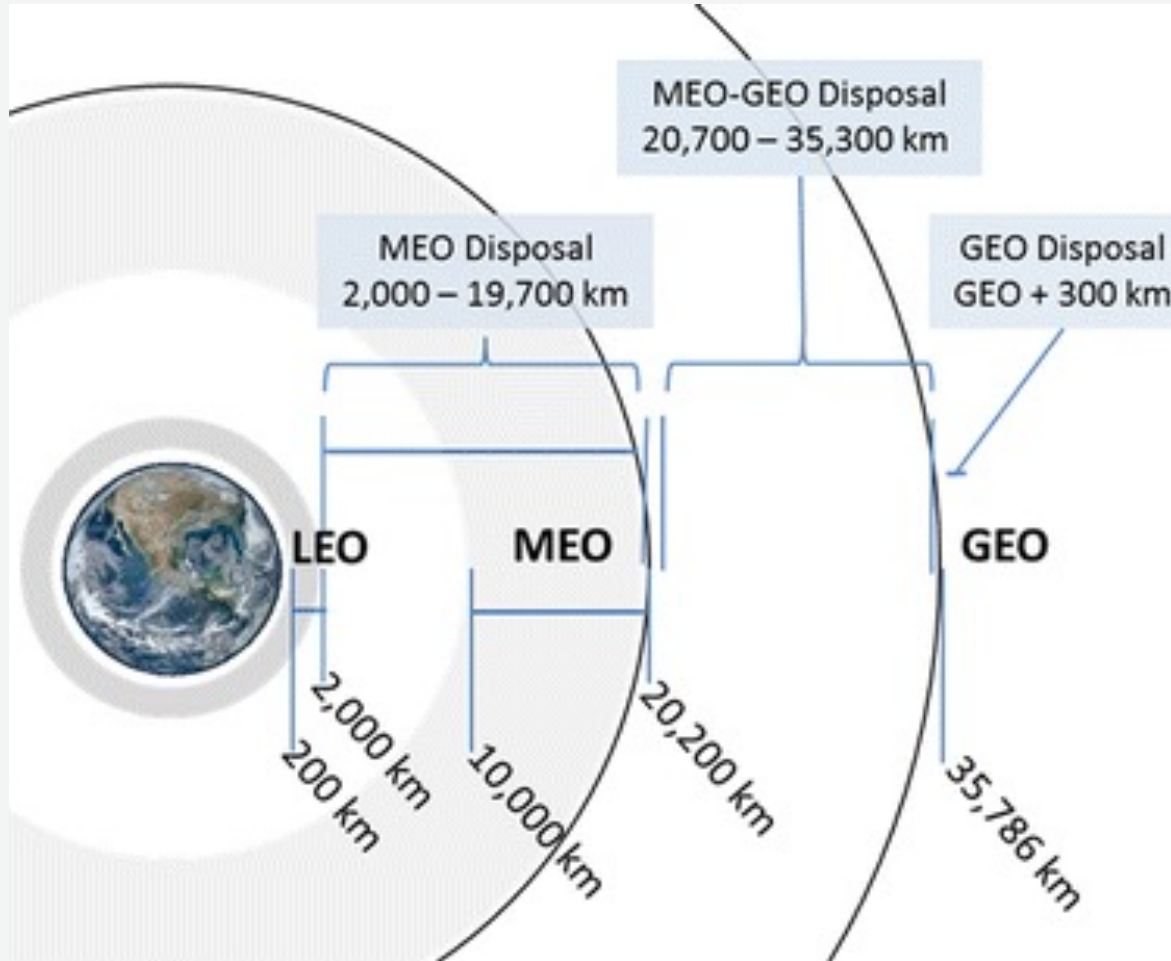

*** Key Interdependencies:**

3GPP, EBU, 5G MAG, SMPTE, AMWA, (all looking at IP and connectivity workflows)

5G PRIVATE NETWORKS WORKSTREAM

See Moto GP Video Asset

LOW EARTH ORBIT SATELLITE WORKSTREAM

What is LEO?