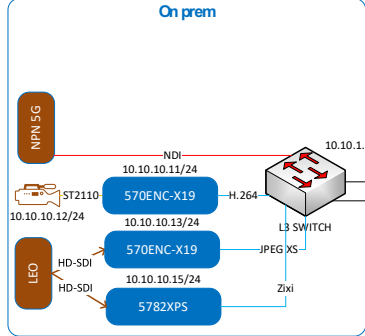

OBJECTIVES (2/2)

Broadcasters' Requirements

- Networking
- Cloud architectures
- Resources dimensioning

IBC Accelerator Stand / online

SHOW AREA (WiFi)

On prem

Azure Stack Edge

DEMO SETUP -
ED

Internet

ZENMASTER
ZENI... ZENI... ZENI... ZENI... ZENI... ZENI... ZENI... ZENI... ZENI... ZENI...

Zixi VPC

JUNIPER CONDUCTOR

Juniper VPC

NETINSIGHT CONTROL LAYER

NETINSIGHT VPC

Azure Cloud (AMS)